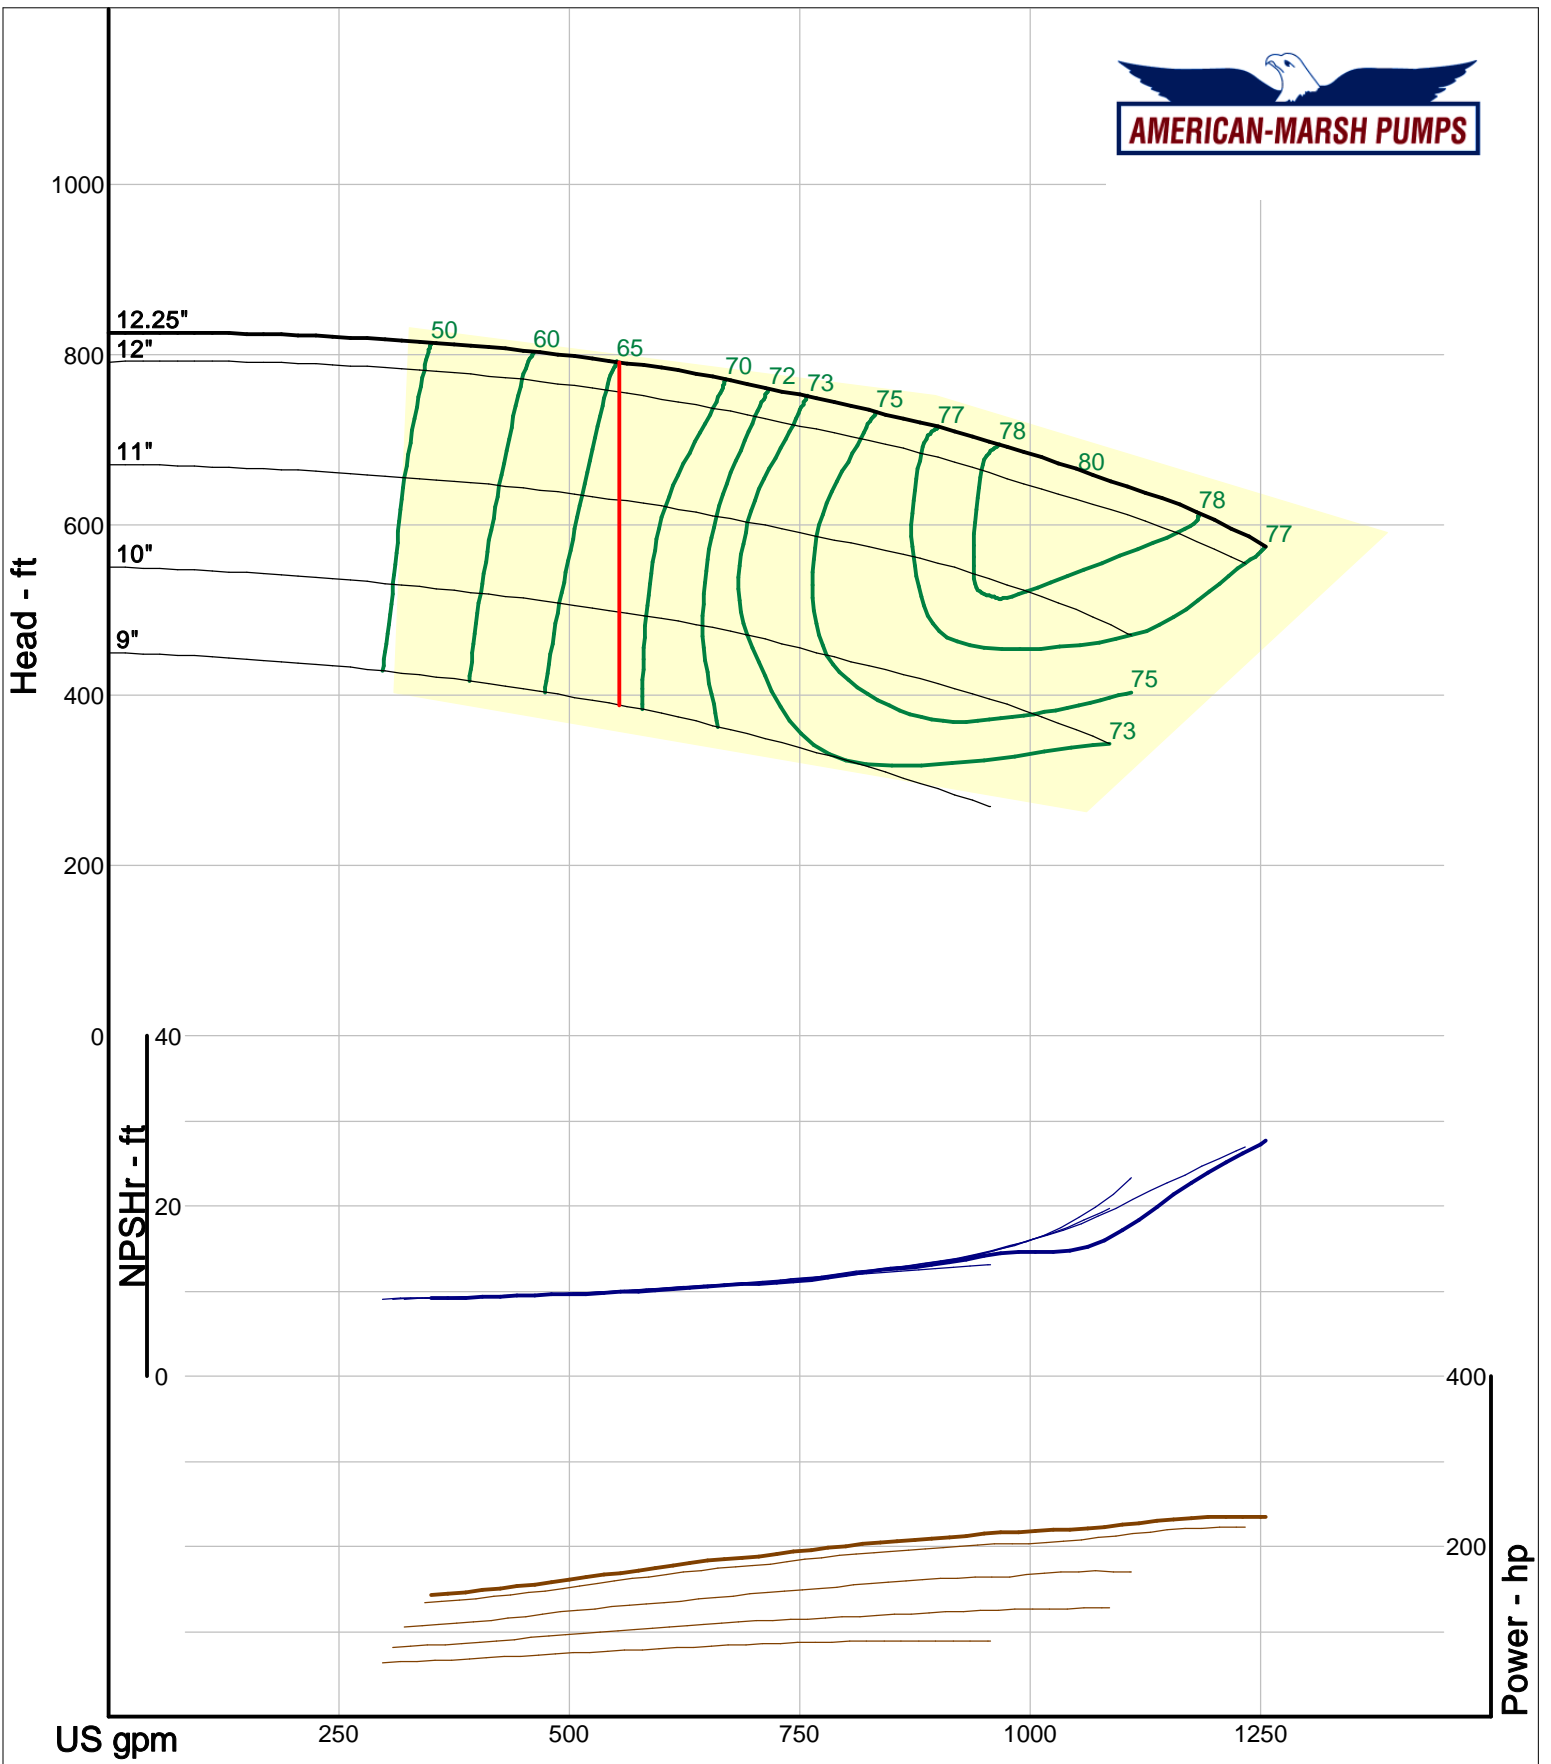

# 380 Series Multistage

HK

3000 RPM Performance Curves

Enclosed Impellers

Company: American-Marsh Pumps  
Name:  
12/09/05

American-Marsh Pumps  
Catalog: WTRWKS-2005c.50, vers 2.5c  
380\_MULT/HSC - 3000

Size: 5x6-12 HK 2 stages  
Speed: 2900 rpm  
Dia: 12.25 in  
Curve: CS-10427 4V3137